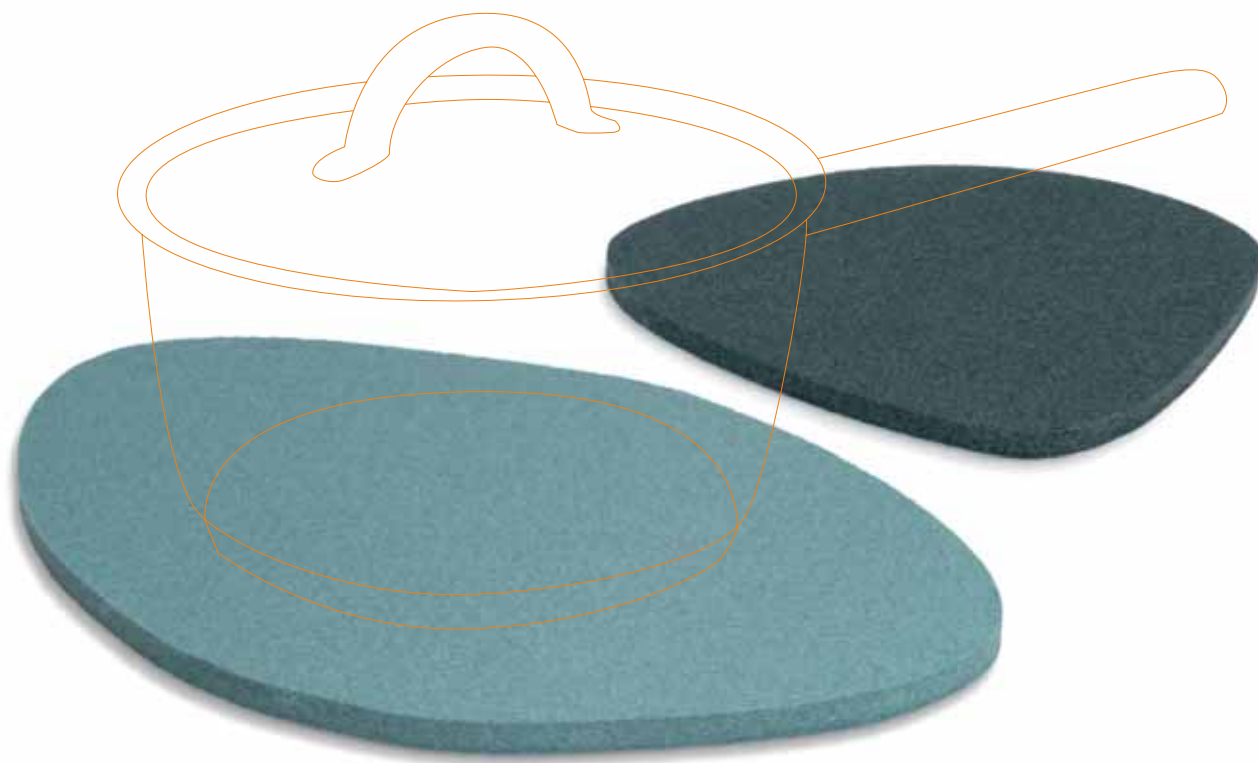

Kivi

The Kivi table top series includes place mats, large and small table mats, pot holders and coasters made of felt.